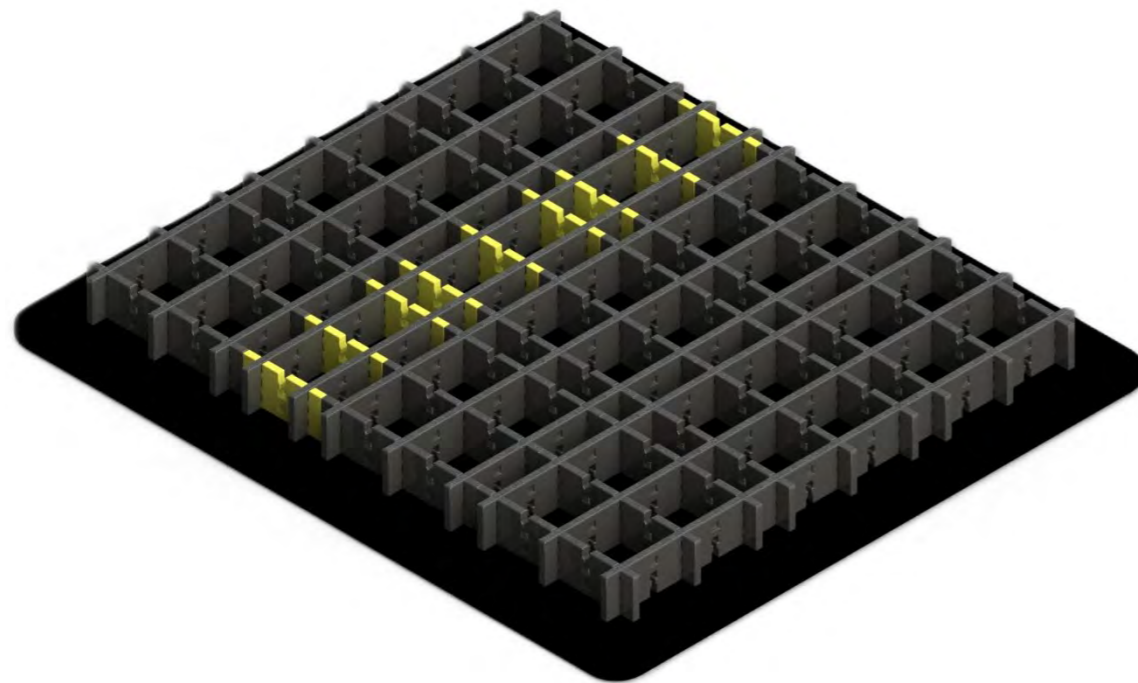

Colored
REALC06

New Colored REAL

Based on Feedback from Army Riggers, a yellow color 6" REAL was produced.

**6x3x0.5" Leaf
REALC06**

**6x6x3"
module
REAL04M06**

New Colored REAL

Based on Feedback from Army Riggers, a yellow color 6" REAL was produced.

**6x12x3" module
REAL23M126**

New Colored REAL

Based on Feedback from Army Riggers, a yellow color 6" REAL was produced.

42 by 42" CDS Layout

New Colored REAL

Based on Feedback from Army Riggers, a yellow color 6" REAL was produced.

36 by 42" CDS Layout