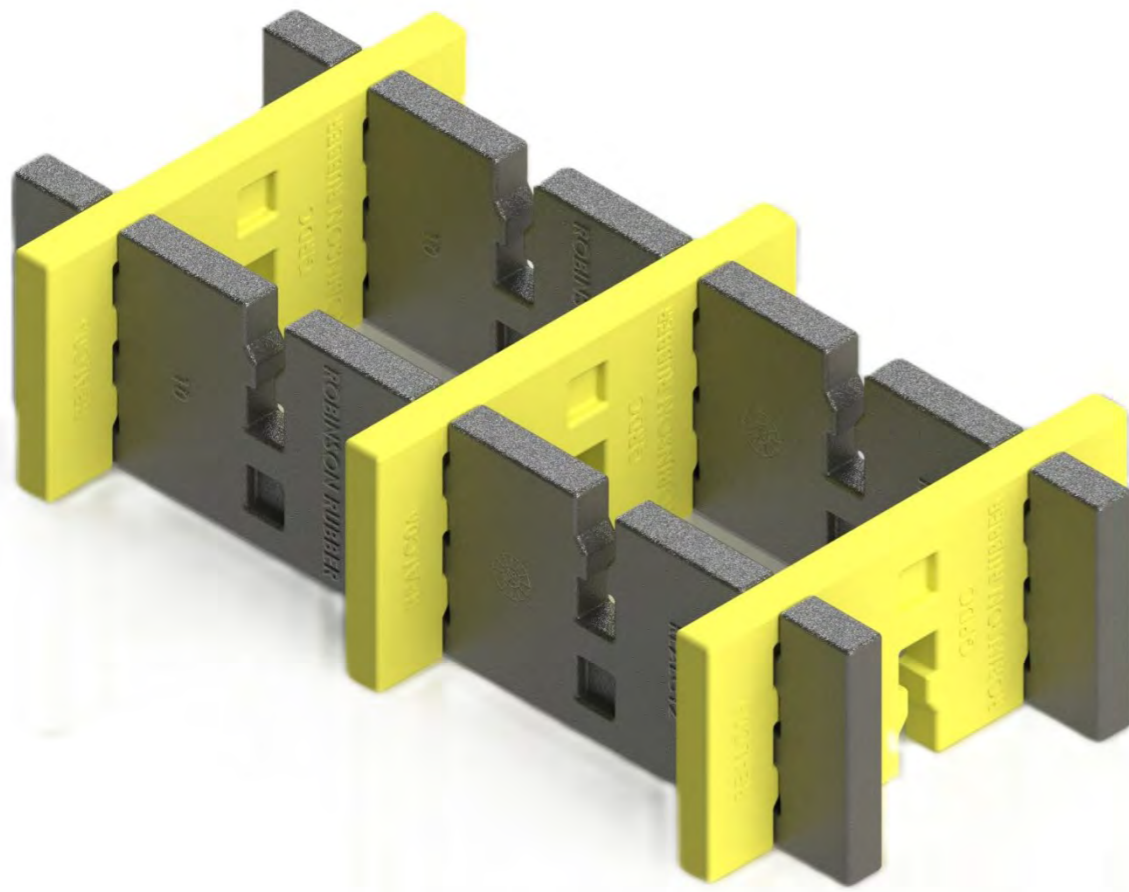

Colored
REALC06

New Colored REAL

Based on Feedback from Army Riggers, a yellow color 6" REAL was produced.

**6x3x0.5" Leaf
REALC06**

**6x6x3"
module
REAL04M06**

New Colored REAL

Based on Feedback from Army Riggers, a yellow color 6" REAL was produced.

**6x12x3" module
REAL23M126**

New Colored REAL

Based on Feedback from Army Riggers, a yellow color 6" REAL was produced.

42 by 42" CDS Layout

New Colored REAL

Based on Feedback from Army Riggers, a yellow color 6" REAL was produced.