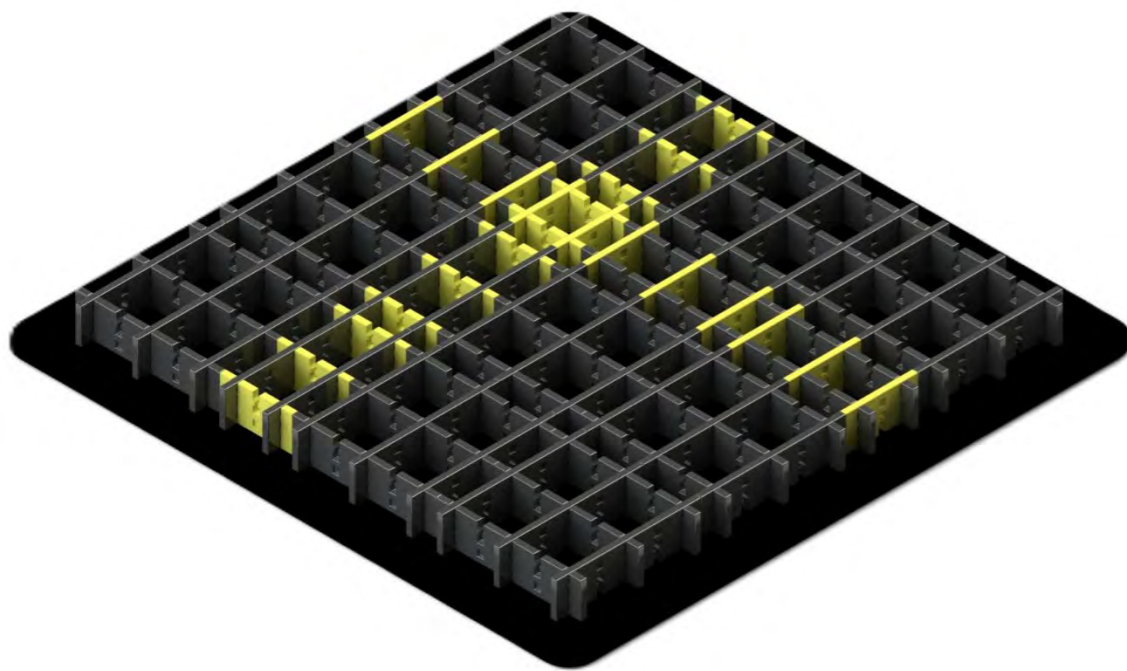

Colored
REALC06

New Colored REAL

Based on Feedback from Army Riggers, a yellow color 6" REAL was produced.

**6x3x0.5" Leaf
REALC06**

**6x6x3"
module
REAL04M06**

New Colored REAL

Based on Feedback from Army Riggers, a yellow color 6" REAL was produced.

**6x12x3" module
REAL23M126**

New Colored REAL

Based on Feedback from Army Riggers, a yellow color 6" REAL was produced.

42 by 42" CDS Layout

New Colored REAL

Based on Feedback from Army Riggers, a yellow color 6" REAL was produced.